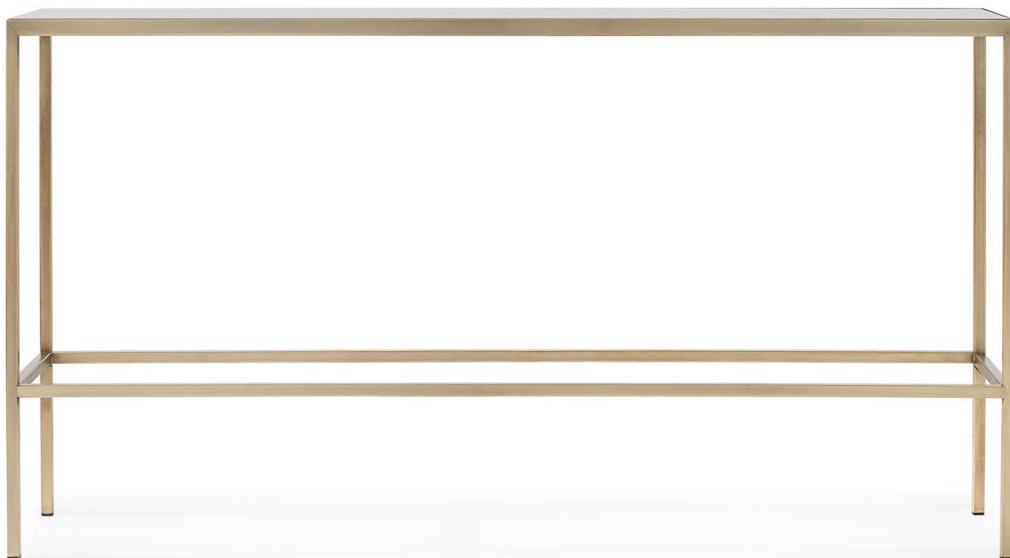

Alberti Console

60" W 14" D 32" H. Custom sizes available.

Shown with a Nero Marquina polished marble top, and a satin brass frame.

audax.ca

AUDAX

AUDAX